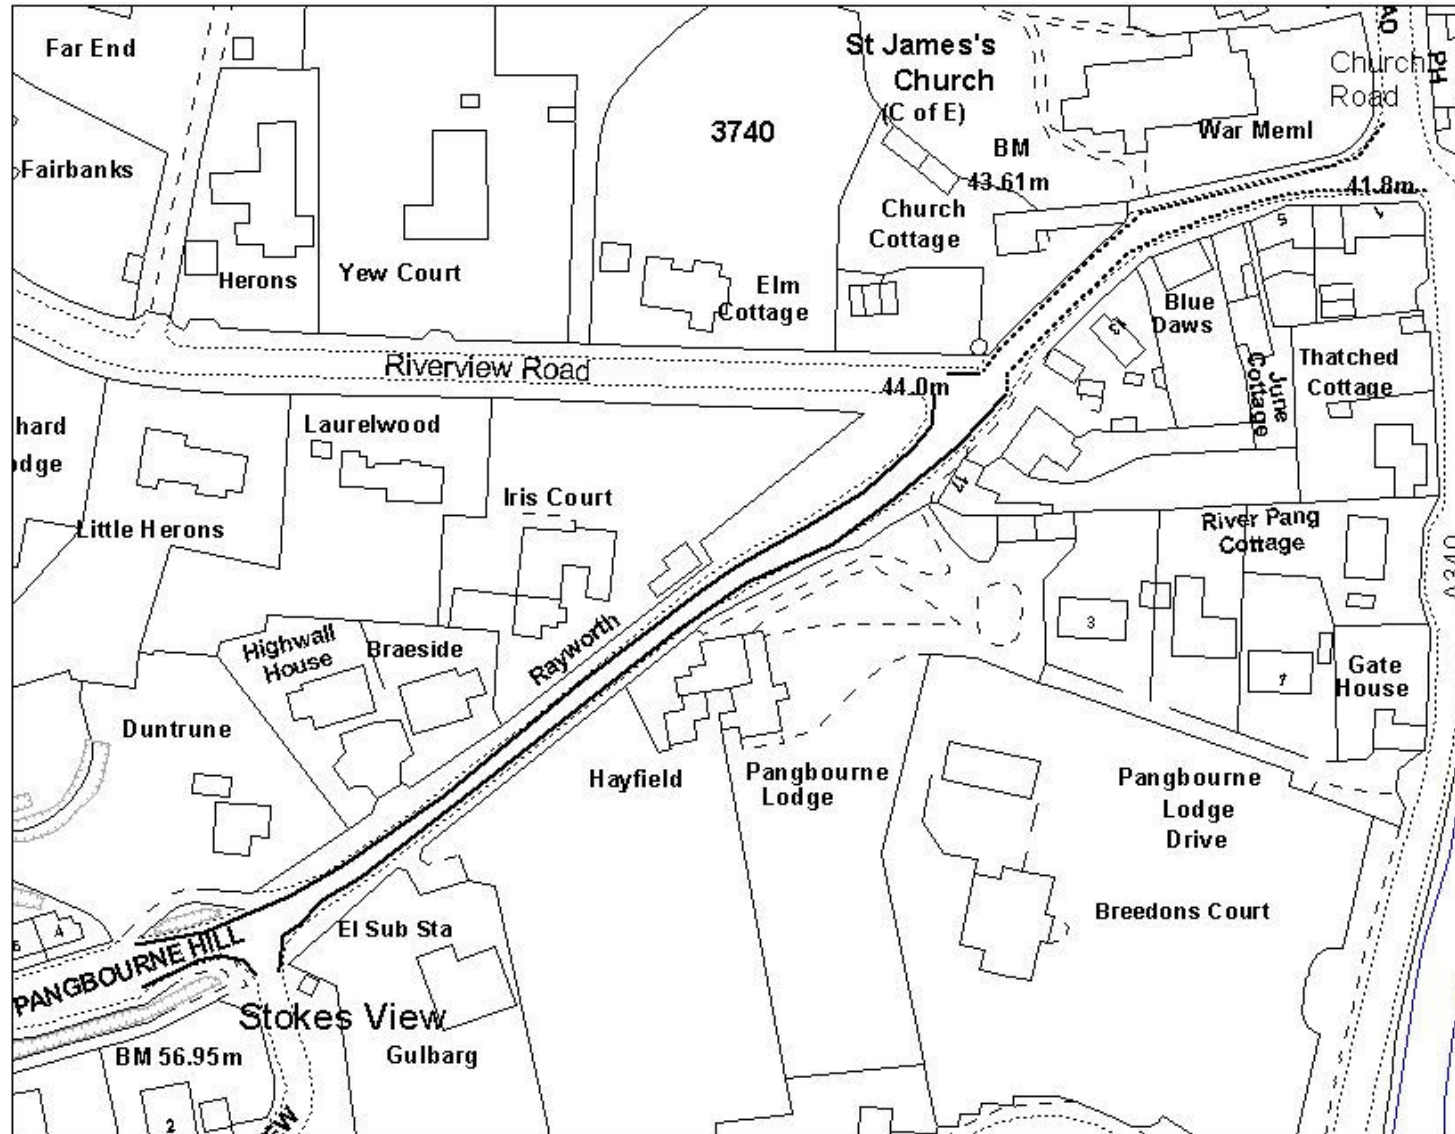

Pangbourne Hill

Proposed Waiting Restrictions

APPENDIX A

Produced by the Libraries, Information and Communication Services' Geographic Information System

EXISTING
NO WAITING
AT ANY TIME
RESTRICTIONS

PROPOSED
NO WAITING
AT ANY TIME
RESTRICTIONS

Plan Number:
EAF/04-05/TM40/001

Reproduced from the Ordnance Survey Map with the permission of the Controller of Her Majesty's Stationery Office. (c) Crown Copyright 2005.

Unauthorised reproduction infringes Crown Copyright and may lead to civil proceedings. West Berkshire District Council LA 050 72L

21 Apr 2005
NTS

West Berkshire
COUNCIL